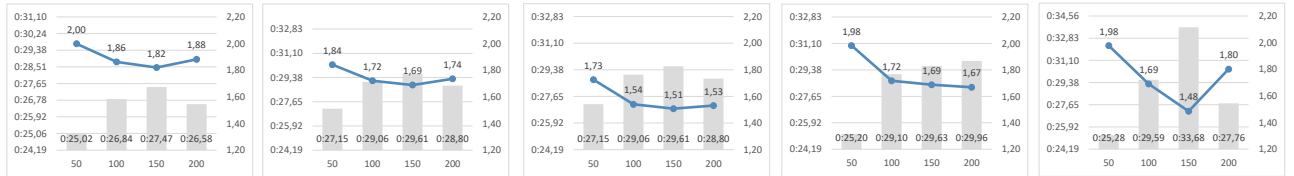

Distance	200				400				800				1500															
	Cum time	Split time	Dif split	Vel(m/s)	Cum time	Split time	Dif split	Vel(m/s)	Cum time	Split time	Dif split	Vel(m/s)	Cum time	Split time	Dif split	Vel(m/s)	Cum time	Split time	Dif split	Vel(m/s)	Cum time	Split time	Dif split	Vel(m/s)	Cum time	Split time	Dif split	Vel(m/s)
200	1:45.91	0:26.58	1.56	1.88	1:19.33	0:27.47	2.45	1.82	2:48.36	0:28.76	3.09	1.74	4:17.33	0:28.95	3.28	1.73	5:52.31	0:29.82	2.34	1.68	7:23.67	0:29.92	2.44	1.67	8:58.51	0:28.84	1.36	1.73