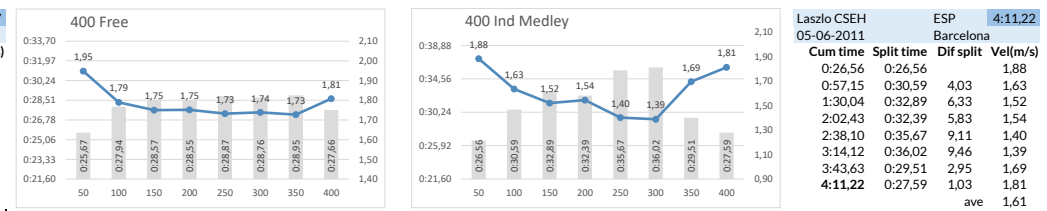

Distance	400				800				1500																			
	Cum time	Split time	Dif split	Vel(m/s)	Cum time	Split time	Dif split	Vel(m/s)	Cum time	Split time	Dif split	Vel(m/s)	Cum time	Split time	Dif split	Vel(m/s)	Cum time	Split time	Dif split	Vel(m/s)	Cum time	Split time	Dif split	Vel(m/s)	Cum time	Split time	Dif split	Vel(m/s)
400	3:44.97	0:27.66	1.99	1.81	2:48.36	0:28.76	3.09	1.74	4:17.33	0:28.95	3.28	1.73	5:52.31	0:29.82	2.34	1.68	7:23.67	0:29.92	2.44	1.67	8:58.51	0:28.84	1.36	1.73	10:37.35	0:29.76	2.42	1.67