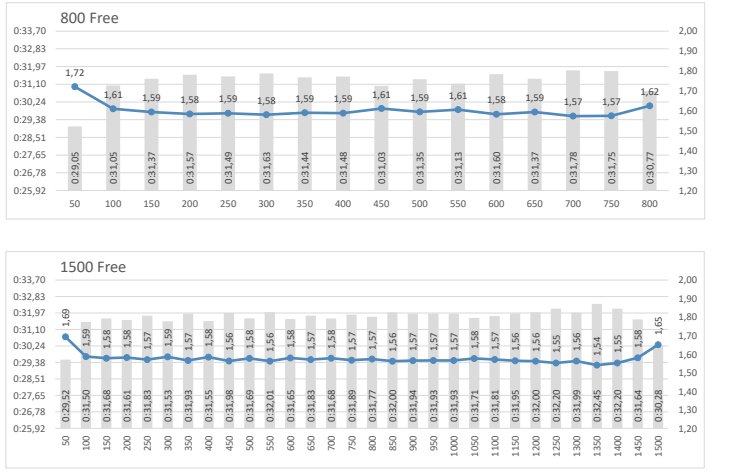

Distance	8/1500				800				1500			
	Cum time	Split time	Dif split	Vel(m/s)	Cum time	Split time	Dif split	Vel(m/s)	Cum time	Split time	Dif split	Vel(m/s)
800	8:19,86	0:30,77	1,72	1,62	16:39,72	0:31,07	1,71	1,61	31:78,60	0:31,37	1,75	1,54
1500	15:51,68	0:30,28	0,76	1,65	32:30,56	0:31,58	1,73	1,53	48:22,44	0:32,20	1,55	1,45