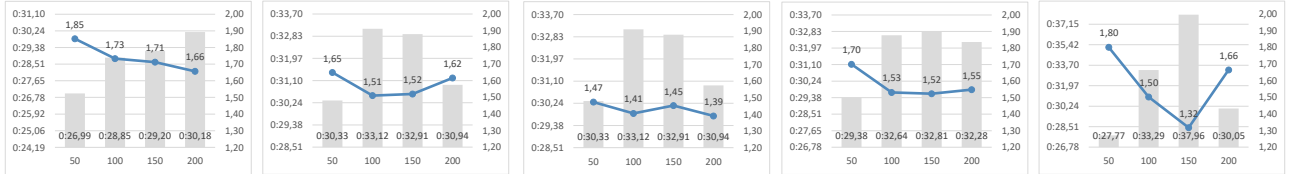

mnr=Mare Nostrum Record

er= European Record

wr= World Record

BARCELONA

WOMEN STATISTICS

FREE BACK BREAST FLY IND. MEDLEY

Distance	50				100				200				400				8/1500			
	Cum time	Split time	Dif split	Vel(m/s)	Cum time	Split time	Dif split	Vel(m/s)	Cum time	Split time	Dif split	Vel(m/s)	Cum time	Split time	Dif split	Vel(m/s)	Cum time	Split time	Dif split	Vel(m/s)
50	0:23,96	0:23,96		2,09	0:25,16	0:25,16		1,99	0:26,99	0:26,99		1,85	0:29,05	0:29,05		1,72	0:29,52	0:29,52		1,69

Distance	100				200				400				8/1500							
	Cum time	Split time	Dif split	Vel(m/s)	Cum time	Split time	Dif split	Vel(m/s)	Cum time	Split time	Dif split	Vel(m/s)	Cum time	Split time	Dif split	Vel(m/s)	Cum time	Split time	Dif split	Vel(m/s)
100	0:52,28	0:27,12	1,96	1,84	0:55,84	0:28,85	1,86	1,73	1:30,86	0:30,94	1,94	1,62	1:00,10	0:31,05	2,00	1,61	1:01,02	0:31,50	1,98	1,59

Distance	200				400				8/1500											
	Cum time	Split time	Dif split	Vel(m/s)	Cum time	Split time	Dif split	Vel(m/s)	Cum time	Split time	Dif split	Vel(m/s)								
200	1:55,22	0:30,18	-0,10	1,66	3:37,60	0:31,44	2,39	1,58	6:45,56	0:31,37	2,32	1,59	10:01,52	0:31,93	2,41	1,57	12:08,92	0:31,95	2,43	1,56